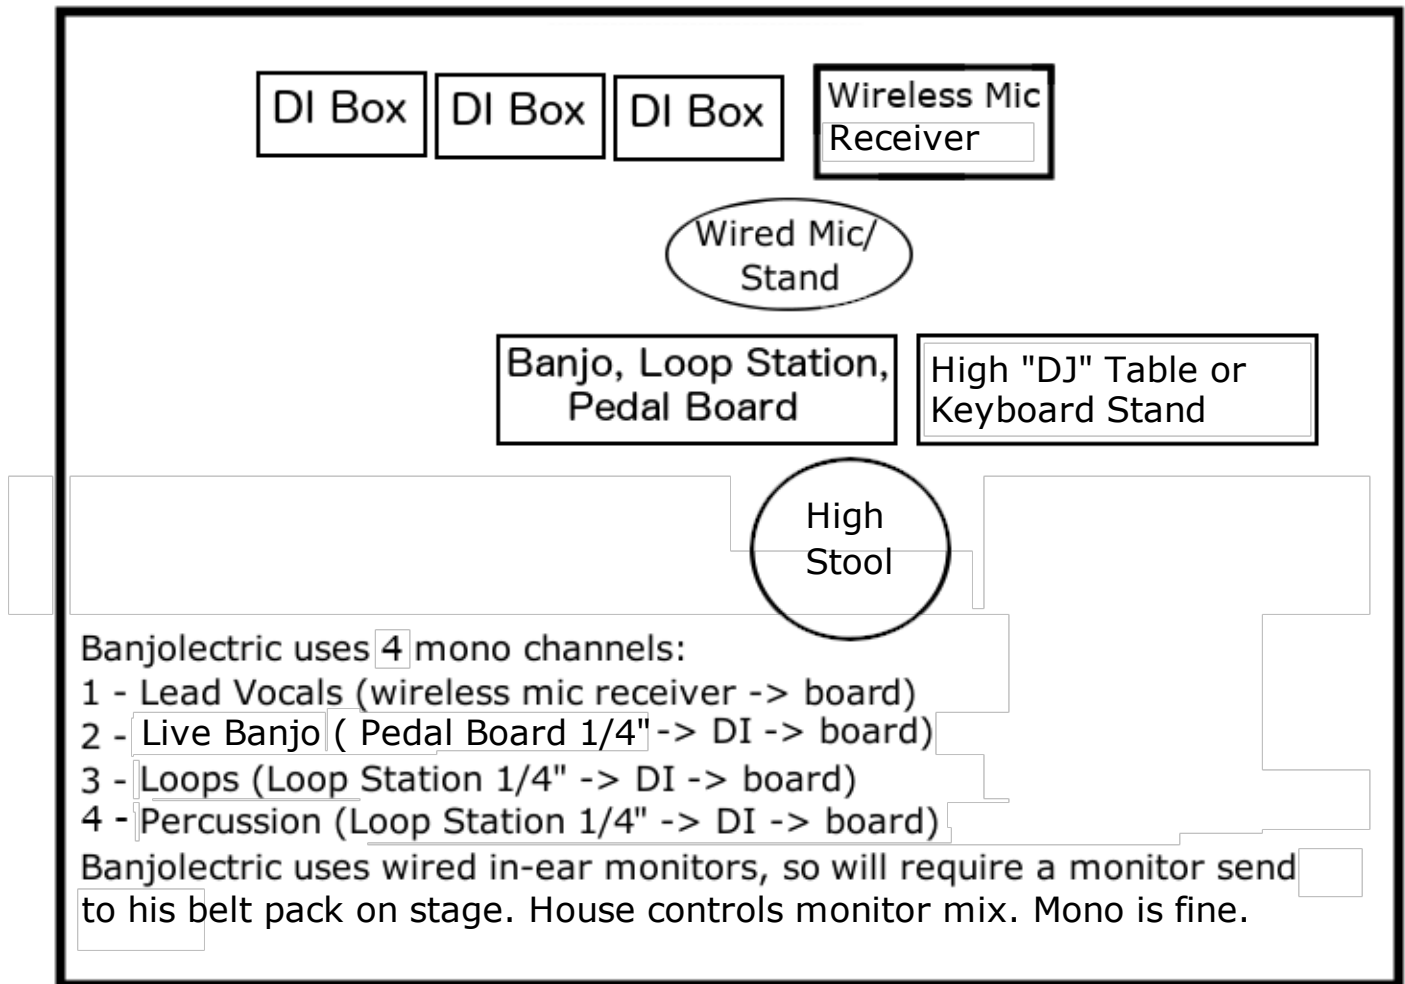

BANJOLECTRIC - Tech Rider/Stage Plot

Contact Person: Gregory Mulkern: +33 07 52727030, banjolectric@gmail.com

Number of Members: 1 (Banjo into Loop Station with 3 DI's and Vocals)

Font of Stage/ Audience

Banjolectric will supply:

Banjo, loop station, pedal board, wireless vocal mic, wired in-ear monitor

House will supply:

1 vocal mic, with boom stand, and short run XLR cable

3 DI boxes

1 High Table AND 1 High Stool